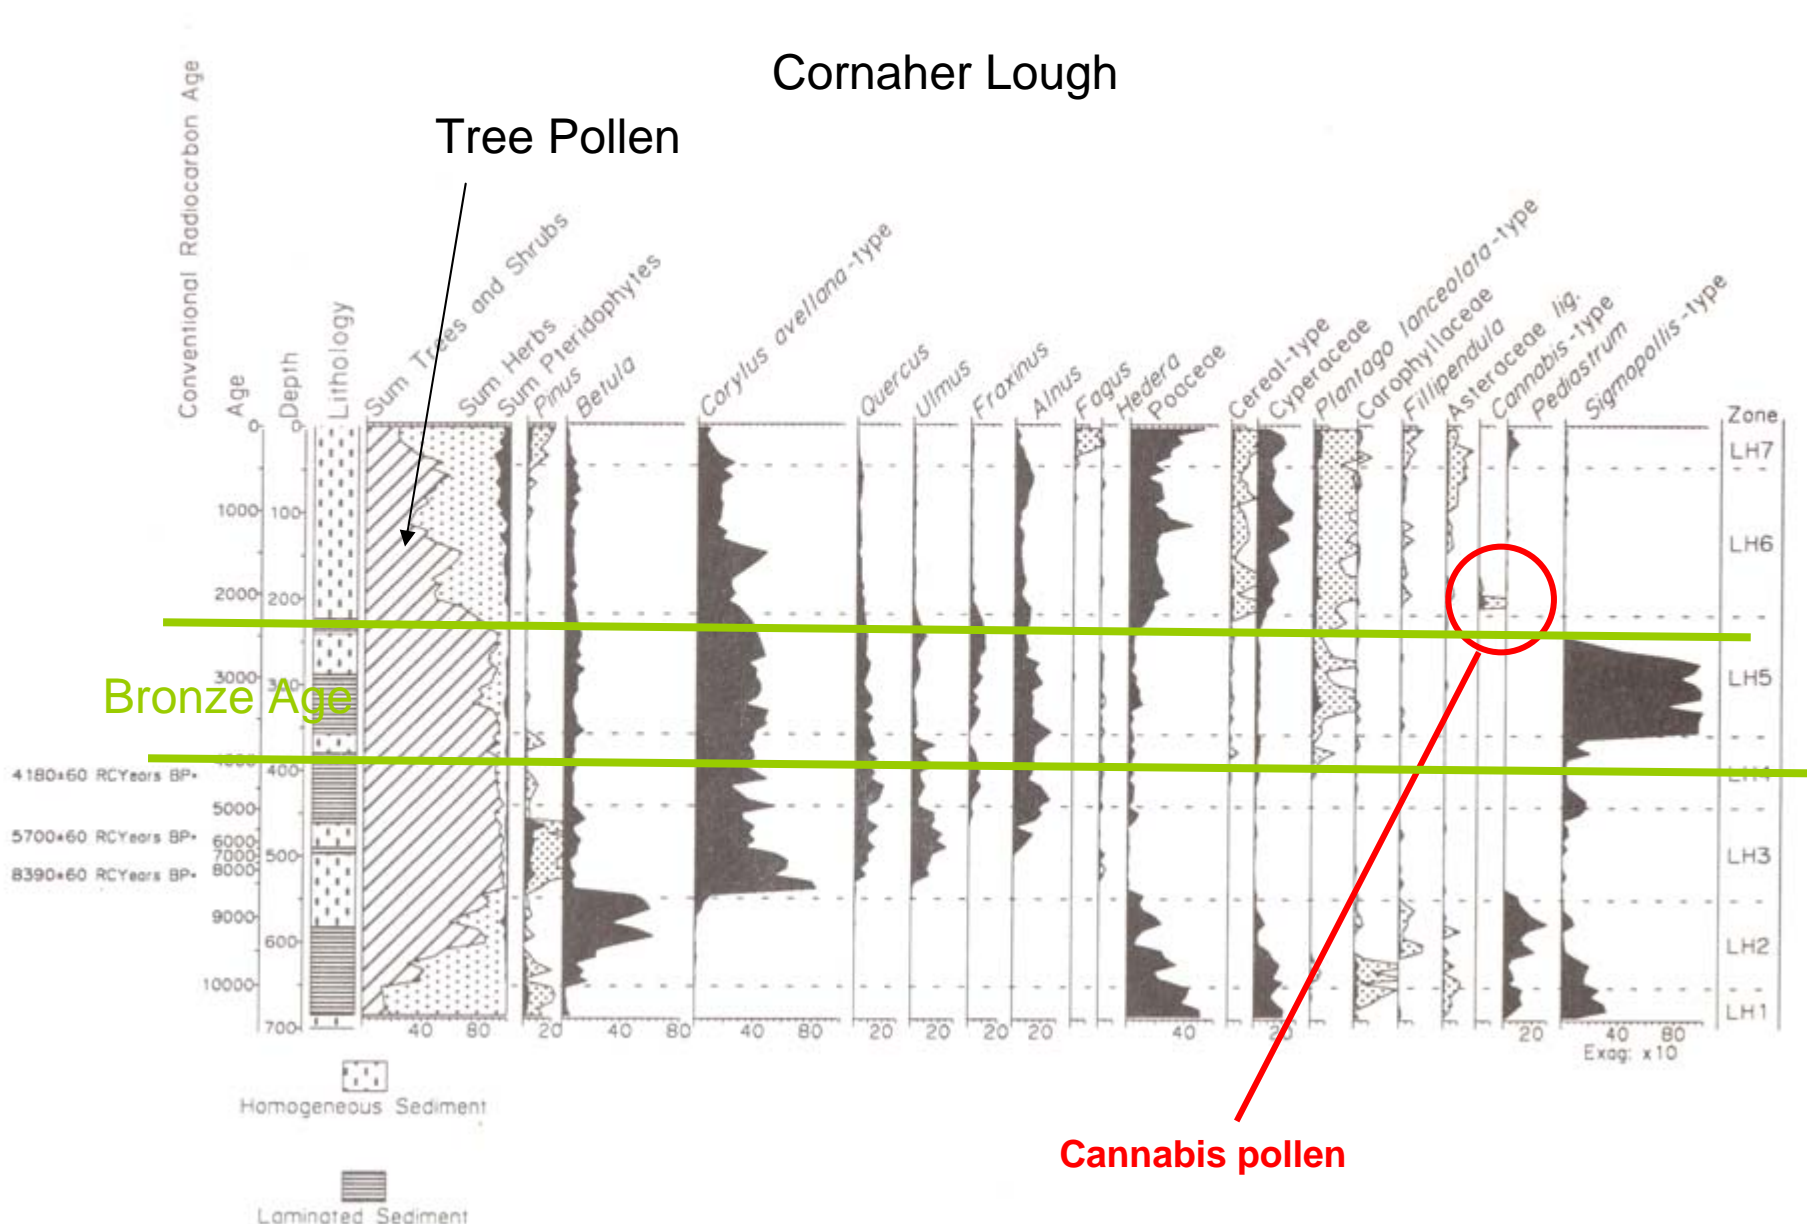

Woodland resource use since the Bronze Age in the Irish Midlands

Wood use and deposition

Where and how do we find wood, charcoal and pollen?

Wooden wattle trough

Bronze Age
1500BC

Charcoal production pit

7-10th Century AD

Wooden ladle

Early Medieval

Cornaer Lough

Cornaer Lough

Tree Pollen

Bronze Age

Cannabis pollen

Figure 2. Cornaer Lough, Co. Westmeath. Percentage Summary Pollen Diagram.